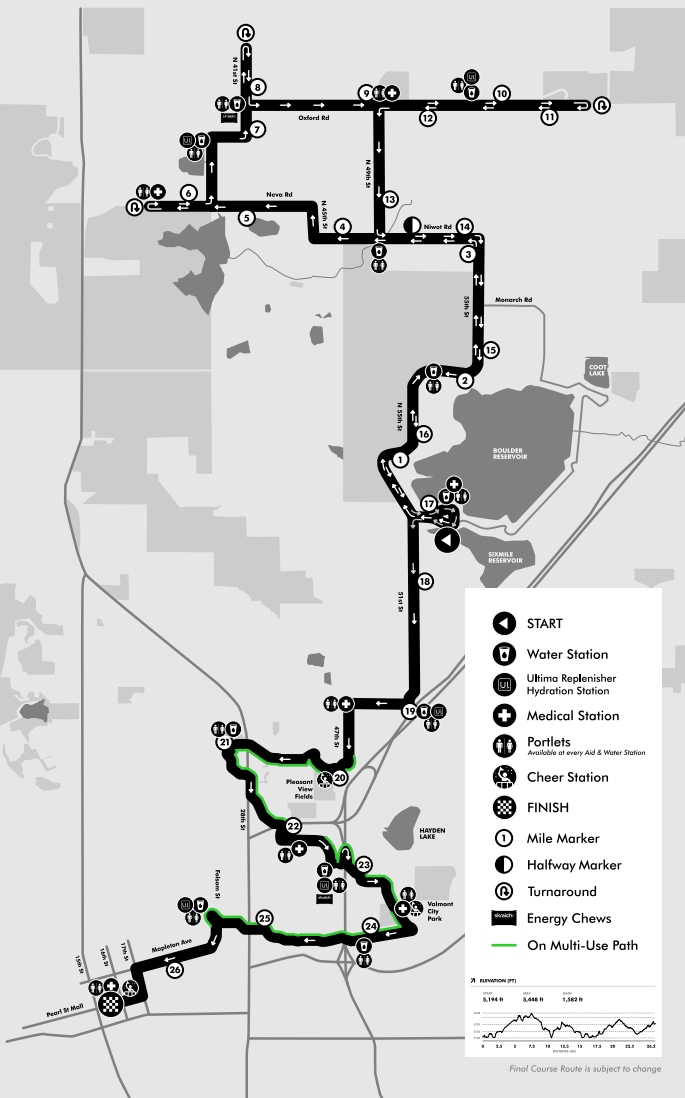

BOULDERTHON®

Full Marathon Course Map

Sunday, October 8th 2023

Start Time: 7:30AM

- START
- Water Station
- Ultra Replenisher Hydration Station
- Medical Station
- Portlets
Available at every Aid & Water Station
- Cheer Station
- FINISH
- Mile Marker
- Halfway Marker
- Turnaround
- Energy Chews
- On Multi-Use Path

Final Course Route is subject to change